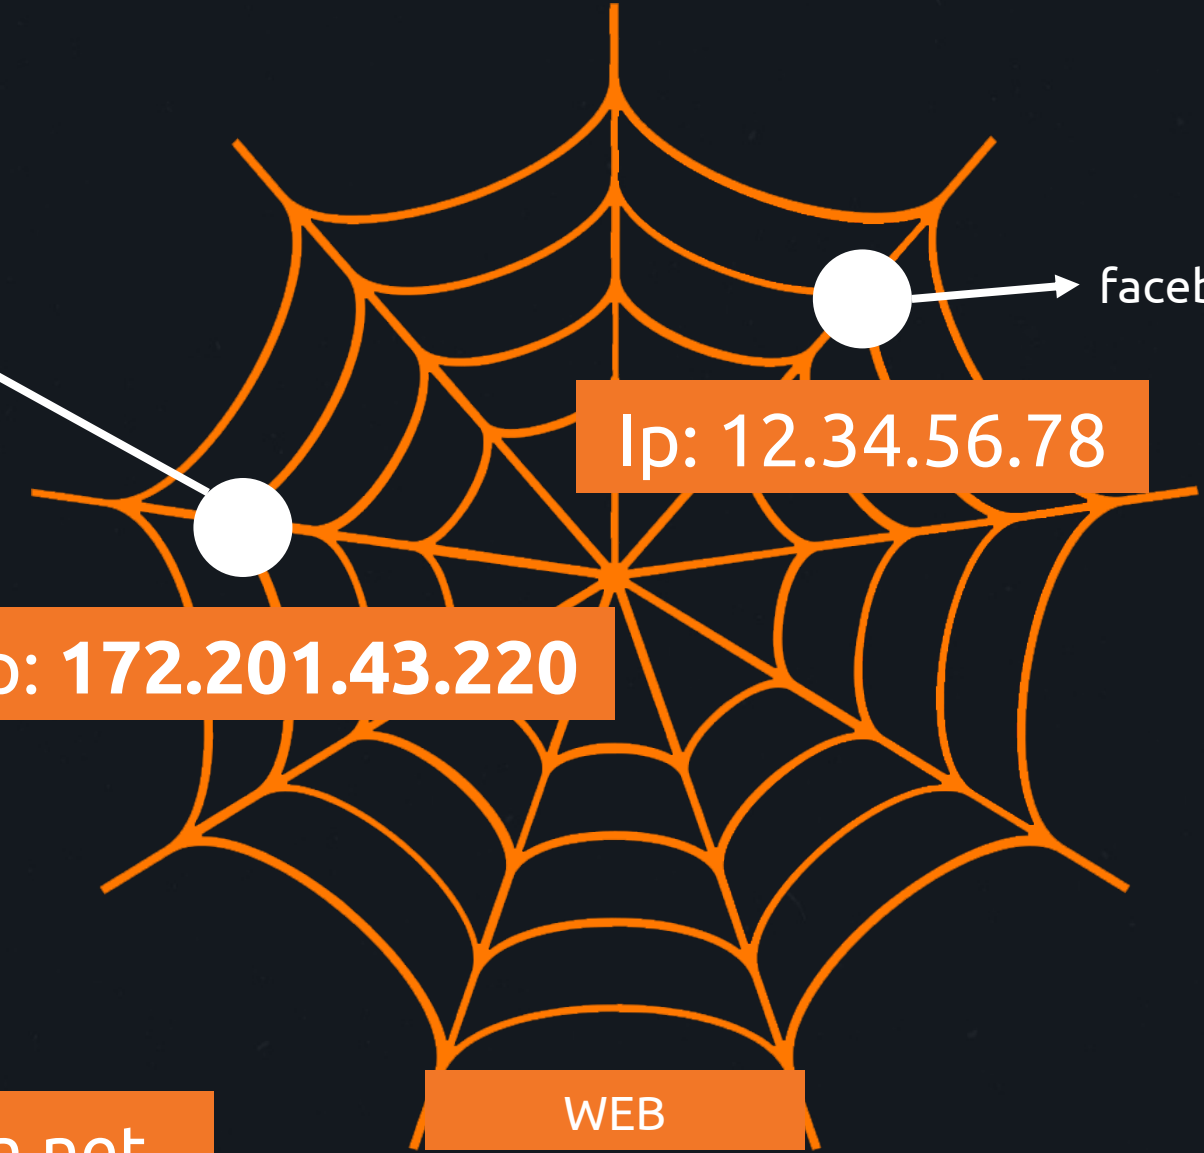

Rua altino, 12

Rua altino, 13

Você

facebook

Ip: 12.34.56.78

Ip: 172.201.43.220

WEB

www.iplocation.net

facebook.com.br = Ip: 12.34.56.78

DNS -> Domain Name System

WEB

Ip: 12.34.56.78

Servidor facebook

Ip: 12.34.56.78

client side